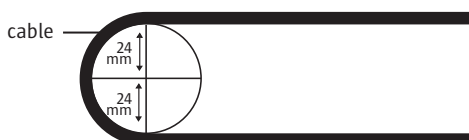

FACTORYLUX[®]

PORTABLE LIGHT

INSTALLATION NOTES

- Table lamp to be installed on a horizontal surface only
- Standard 3-pin UK plug socket required

INSTALLATION

- Dimmer only compatible with Factorylux Eco Filament bulbs.
- Bulb may not come on at low dimmer setting, turn dimmer up full to illuminate bulb, then turn down to achieve desired brightness.
- Dimmer housing may mark certain surfaces, take care when installing.
- Lamp frame, manufactured from raw steel, will change appearance naturally over the course of time and will oxidise in damp or humid environment – position with care.

MINIMUM BEND RADIUS

WARNING: Do not bend cable tighter than 48mm diameter circle

YOUR PRODUCT

Thank you for purchasing this Factorylux product. It has been designed and hand built in the UK to give you many years of reliable service. Please read these user instructions carefully. All user instructions available to download at factorylux.com