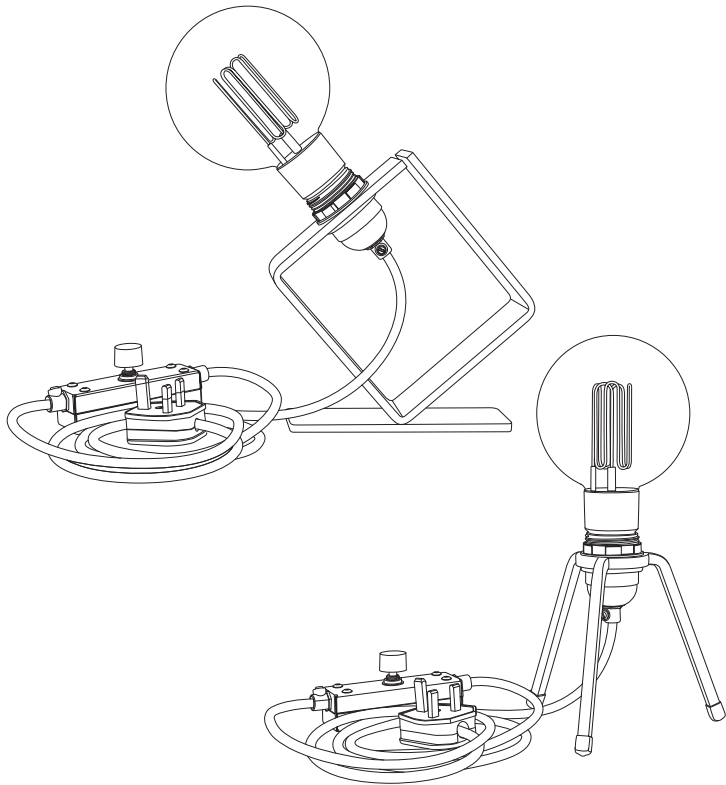

FACTORYLUX[®]

PORTABLE LIGHT

INSTALLATION NOTES

- Table lamp to be installed on a horizontal surface only
- Standard 3-pin UK plug socket required

INSTALLATION

- Dimmer only compatible with Factorylux Eco Filament bulbs.
- Bulb may not come on at low dimmer setting, turn dimmer up full to illuminate bulb, then turn down to achieve desired brightness.
- Dimmer housing may mark certain surfaces, take care when installing.
- Lamp frame, manufactured from raw steel, will change appearance naturally over the course of time and will oxidise in damp or humid environment – position with care.

MINIMUM BEND RADIUS

WARNING: Do not bend cable tighter than 48mm diameter circle

YOUR PRODUCT

Thank you for purchasing this Factorylux product. It has been designed and hand built in the UK to give you many years of reliable service. Please read these user instructions carefully. All user instructions available to download at factorylux.com